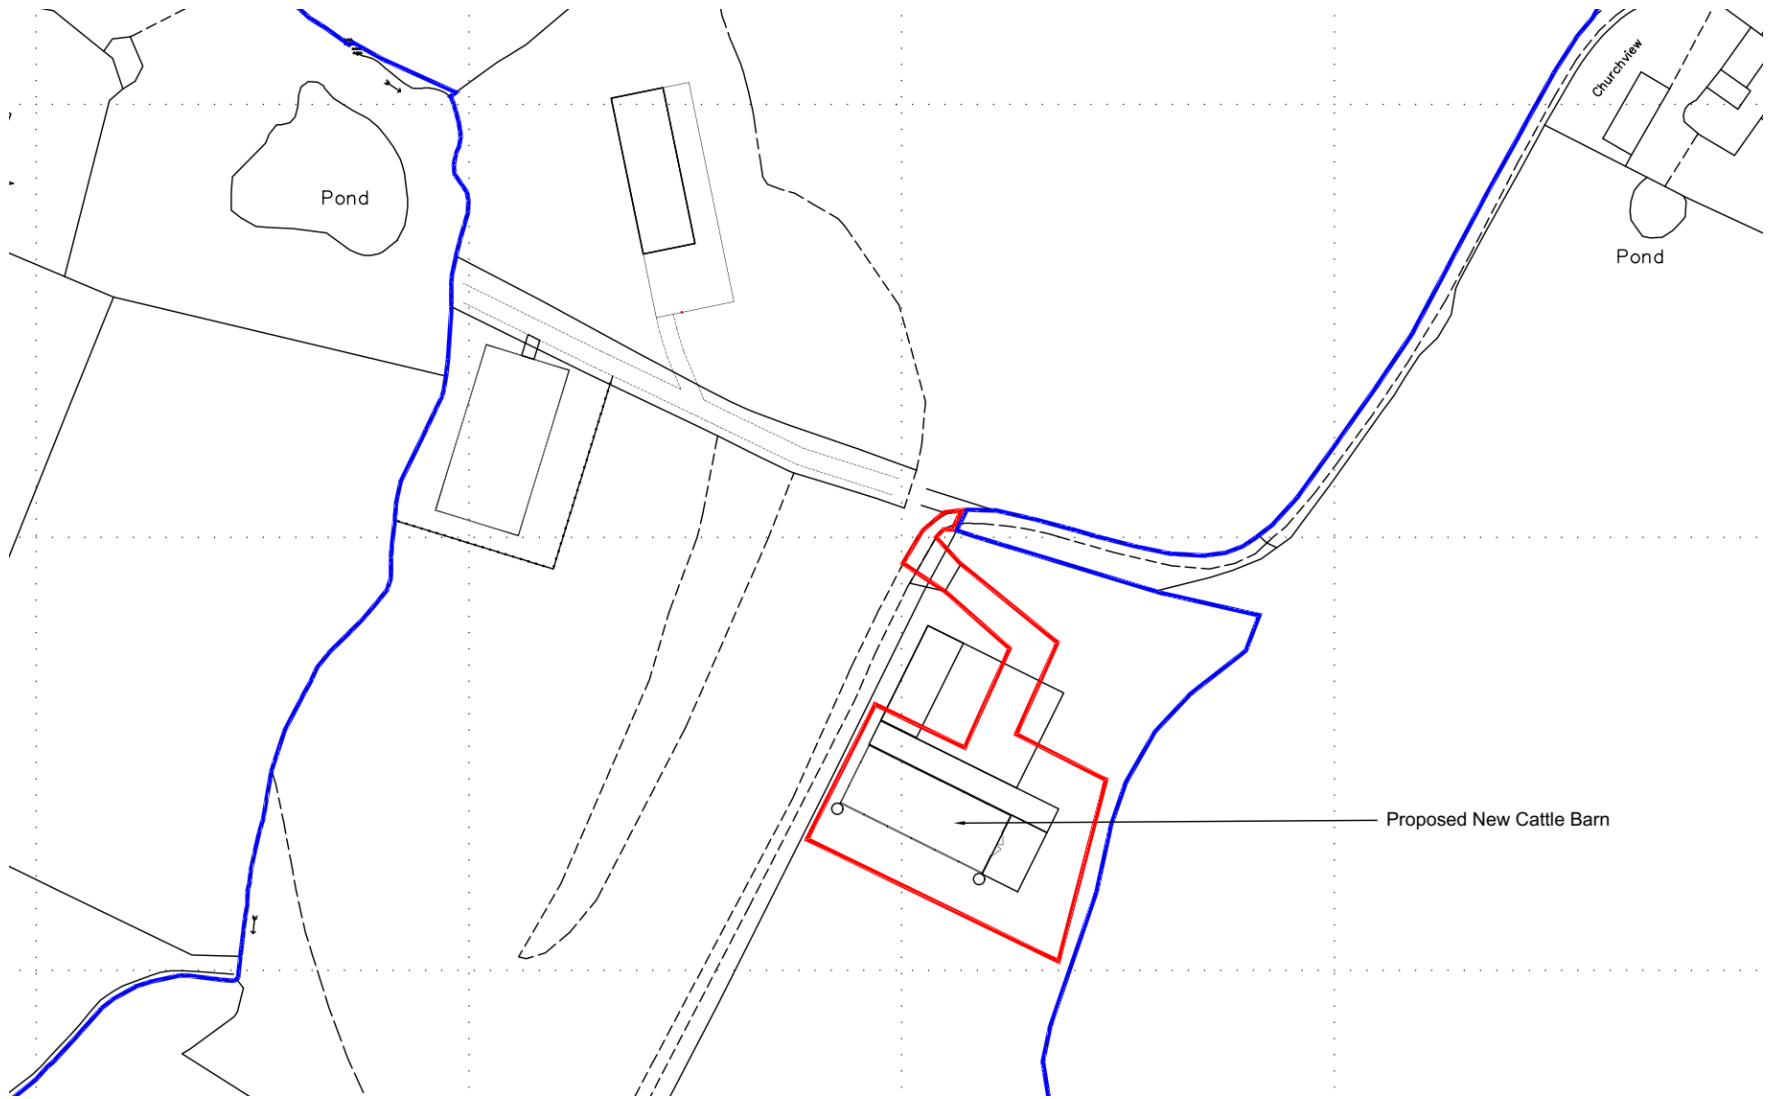

Eastern Area Planning Committee

13th July 2023

7a) PL/2023/01303 Saddlepack Farm, Stert, SN10 3HZ

Erection of a cattle barn

Recommendation: Approve with Conditions

Site Location Plan

Aerial Photography

Location Plan/Site in Context

Block Plan

Level 1 - Floor Plan
1 : 100

North
1 : 100

South
1 : 100

East
1 : 100

West
1 : 100

View of the access and PROW (STER7) running south

View towards the site of the proposed barn (facing south)

View towards the existing barn within the site (facing west)

View towards the site from PROW (STER4) (facing south)

Eastern Area Planning Committee

13th July 2023