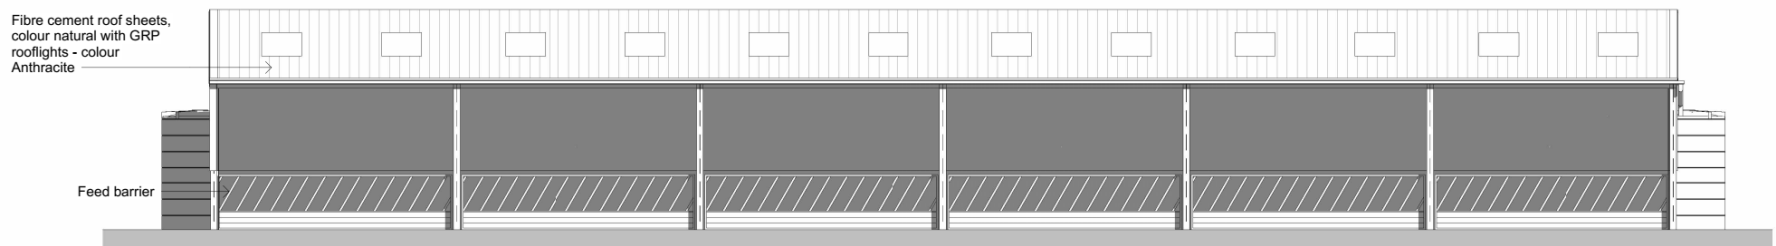

Eastern Area Planning Committee

13th July 2023

7a) PL/2023/01303 Saddlepack Farm, Stert, SN10 3HZ

Erection of a cattle barn

Recommendation: Approve with Conditions

Site Location Plan

Aerial Photography

Location Plan/Site in Context

Block Plan

Level 1 - Floor Plan
1 : 100

North
1 : 100

South
1 : 100

East
1 : 100

West
1 : 100

View of the access and PROW (STER7) running south

View towards the site of the proposed barn (facing south)