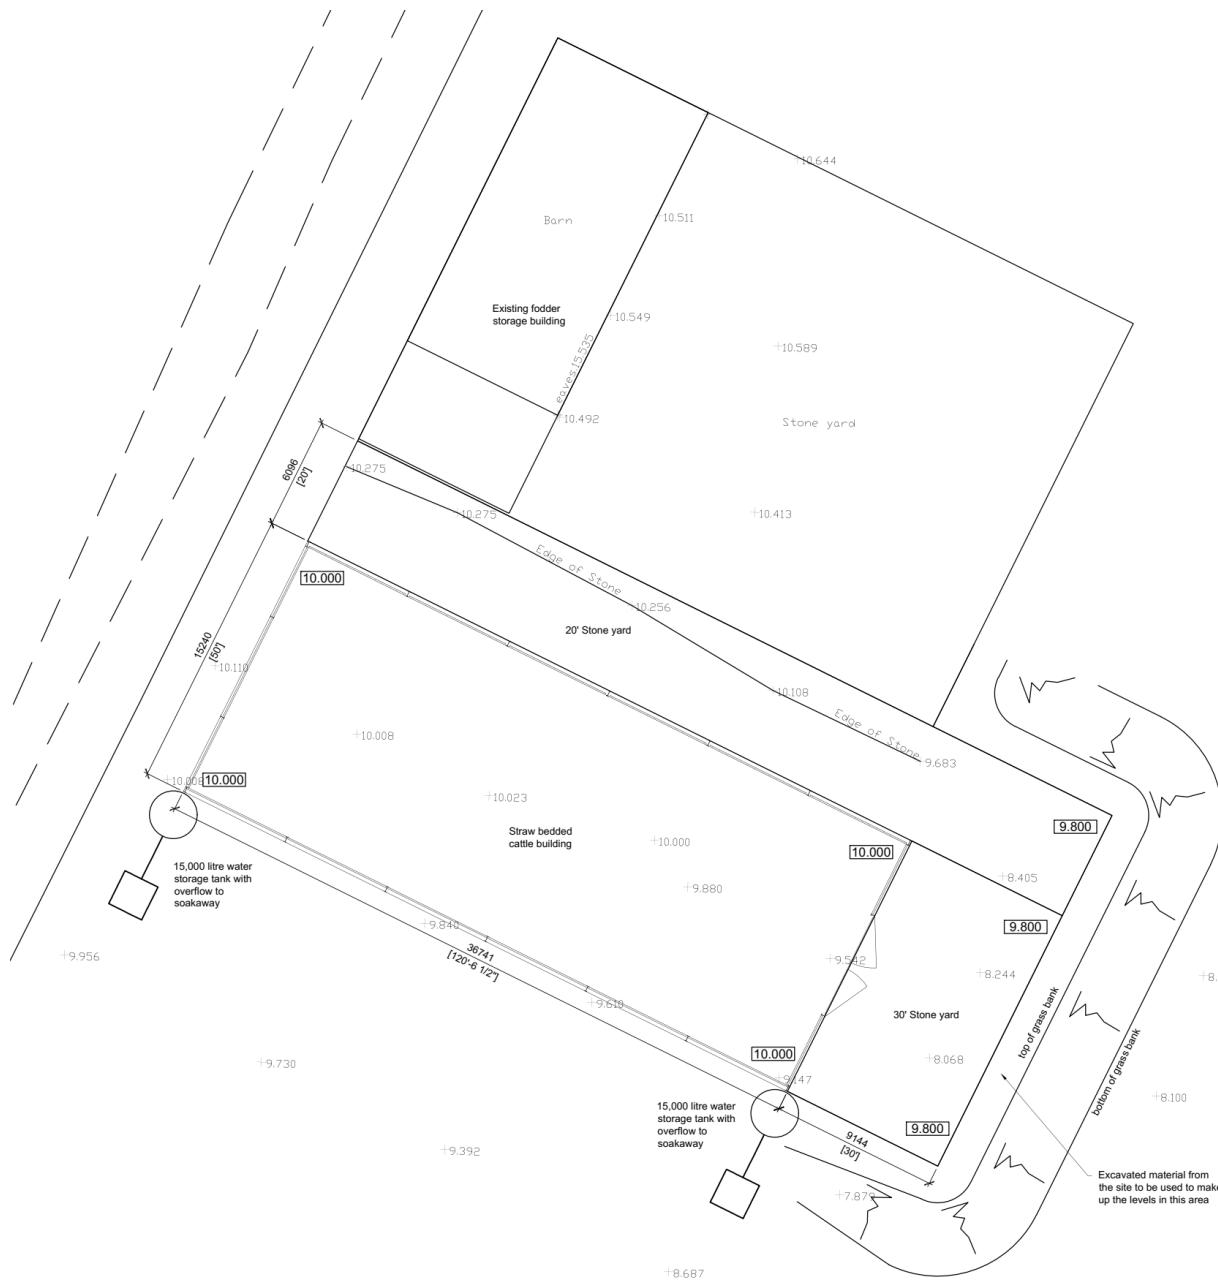

Eastern Area Planning Committee

13th July 2023

7a) PL/2023/01303 Saddlepack Farm, Stert, SN10 3HZ

Erection of a cattle barn

Recommendation: Approve with Conditions

Site Location Plan

Aerial Photography

Location Plan/Site in Context

Block Plan

Level 1 - Floor Plan
1 : 100

North
1 : 100

South
1 : 100

East
1 : 100

West
1 : 100

View of the access and PROW (STER7) running south

View towards the site of the proposed barn (facing south)

View towards the existing barn within the site (facing west)

View towards the site from PROW (STER4) (facing south)

Eastern Area Planning Committee

13th July 2023