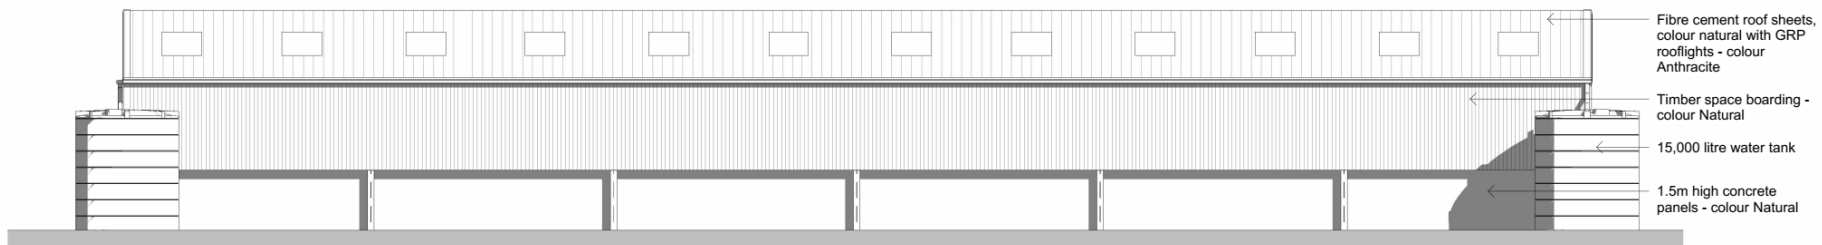

Eastern Area Planning Committee

13th July 2023

7a) PL/2023/01303 Saddlepack Farm, Stert, SN10 3HZ

Erection of a cattle barn

Recommendation: Approve with Conditions

Site Location Plan

Aerial Photography

Location Plan/Site in Context

Block Plan

Level 1 - Floor Plan
1 : 100

North
1 : 100

South
1 : 100

East
1 : 100

West
1 : 100

View of the access and PROW (STER7) running south

View towards the site of the proposed barn (facing south)