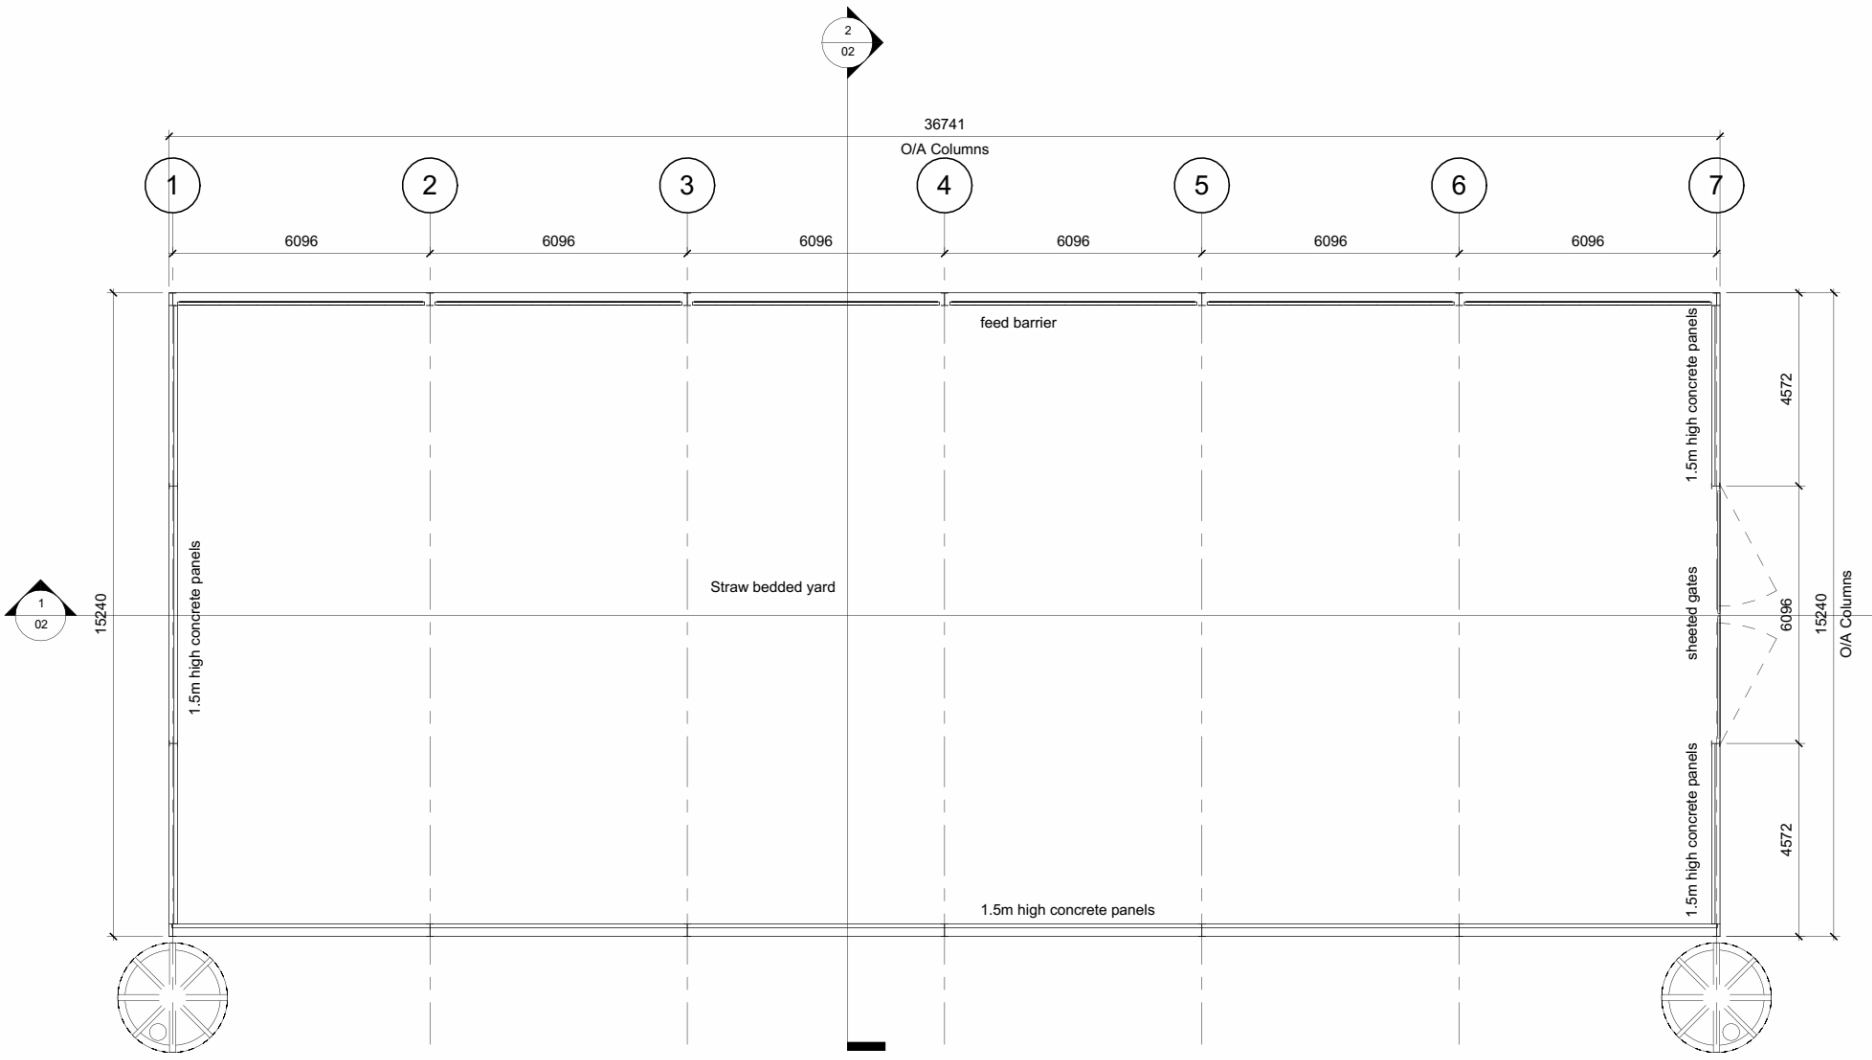

Eastern Area Planning Committee

13th July 2023

7a) PL/2023/01303 Saddlepack Farm, Stert, SN10 3HZ

Erection of a cattle barn

Recommendation: Approve with Conditions

Site Location Plan

Aerial Photography

Location Plan/Site in Context

Block Plan

Level 1 - Floor Plan
1 : 100

North
1 : 100

South
1 : 100

East
1 : 100

West
1 : 100

View of the access and PROW (STER7) running south

View towards the site of the proposed barn (facing south)

View towards the existing barn within the site (facing west)

View towards the site from PROW (STER4) (facing south)

Eastern Area Planning Committee

13th July 2023